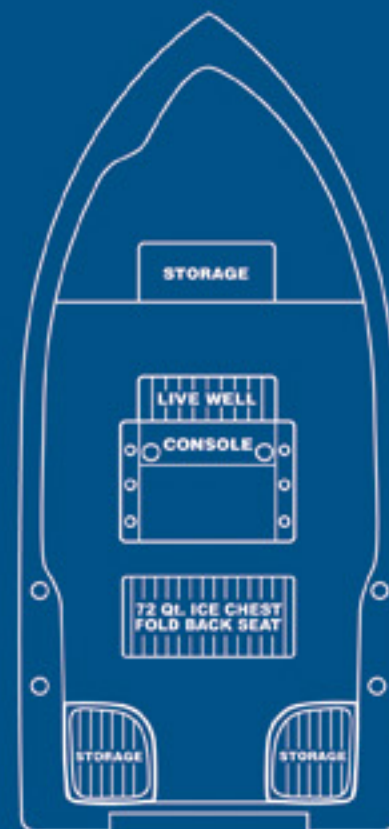

160 V-Bay

160 V-BAY SPECIFICATIONS

- 4 persons or 540 lbs.
- 1015 lbs. – persons, motor and gear
- 75 horsepower maximum
- Hull weight – Approx. 795 lbs
- Length – 16'
- Beam – 88" (7'3")
- Draft – 12" (approx.)

The 160 V-Bay is performance designed with a full V-hull for a smooth, dry ride ensuring a wonderful day on the water with your family. Its rear storage boxes have cushioned lids and the front casting deck has top access to storage. You will find that this boat fits many needs while remaining affordable.

Lockable Front Storage

Fiberglass Seat Base w/ 72qt Ice Chest

V-Bay Console Rodholders